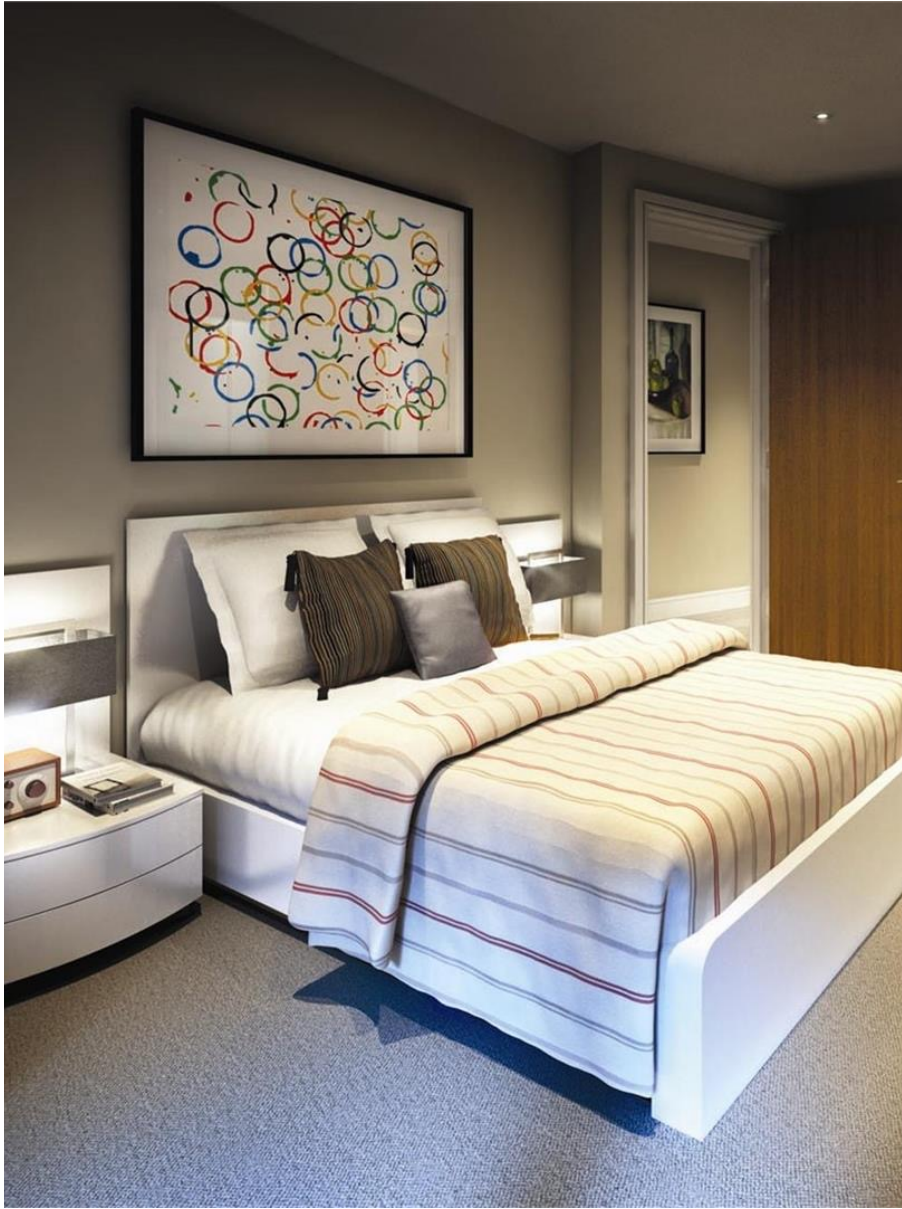

MASTER BEDROOM

- 1 x KING BED
- 1 x ORTHO KING MATTRESS
- 2 x BEDSIDE TABLES

2 BED APARTMENT

CORE FURNITURE

~~From £5,000.00 + VAT~~

From £4,250.00 + VAT

LIVING

- 1 x 3 SEAT SOFA
- 1 x ARMCHAIR
- 1 x COFFEE TABLE
- 1 x TV Unit

MASTER BEDROOM

1 x KING BED
1 x ORTHO KING MATTRESS
2 x BEDSIDE TABLES

2 BED APARTMENT

CORE FURNITURE

~~From £5,567.00 + VAT~~

From £4,731.00 + VAT

LIVING

1 x 3 SEAT SOFA
1 x ARMCHAIR
1 x COFFEE TABLE
1 x TV UNIT

MASTER BEDROOM

- 1 x KING BED
- 1 x ORTHO KING MATTRESS
- 2 x BEDSIDE TABLES

MASTER BEDROOM

- 1 x KING BED
- 1 x ORTHO KING MATTRESS
- 2 x BEDSIDE TABLES

2 BED APARTMENT

CORE FURNITURE

~~From £8,500 + VAT~~

- 1 x DOUBLE BED
- 1 x ORTHO DOUBLE MATTRESS
- 2 x BEDSIDE TABLES

Why KAZMO?

- Exclusive products
- Interior design and room layout expertise
- End-to-end service
- Free installation and assembly

All Prices are subject to change. Photographs in the catalogue may contain some props which are not available . Products featured are subject to availability and any stated finished or dimensions may change. For full terms and conditions, please contact: kmerbouh@kazmointeriors.com