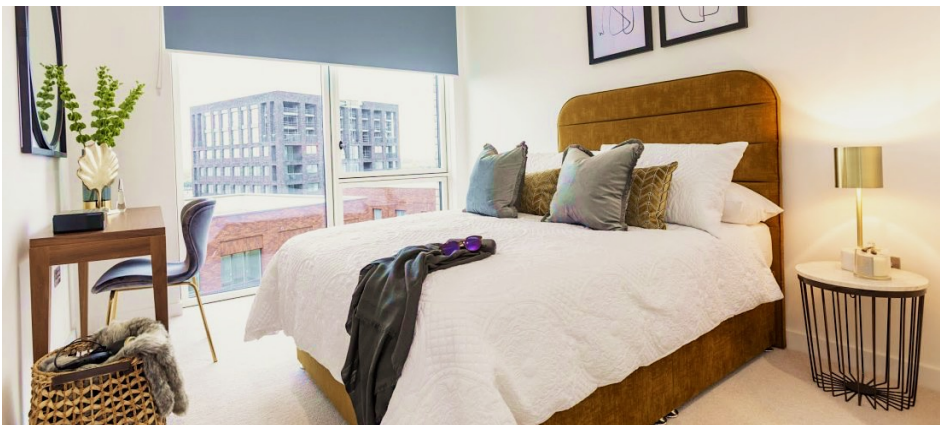

MASTER BEDROOM

- 1 x KING BED
- 1 x ORTHO KING MATTRESS
- 2 x BEDSIDE TABLES

2 BED APARTMENT

CORE FURNITURE

~~From £5,000.00 + VAT~~

From £4,250.00 + VAT

LIVING

- 1 x 3 SEAT SOFA
- 1 x ARMCHAIR
- 1 x COFFEE TABLE
- 1 x TV Unit

MASTER BEDROOM

- 1 x KING BED
- 1 x ORTHO KING MATTRESS
- 2 x BEDSIDE TABLES

BEDROOM 2

- 1 x DOUBLE BED
- 1 x ORTHO DOUBLE MATTRESS
- 2 x BEDSIDE TABLES

BEDROOM 3

- 1 x DOUBLE BED
- 1 x ORTHO DOUBLE MATTRESS
- 2 x BEDSIDE TABLES

BOHO

Contemporary, yet timelessly classic.

The walnut and rich wenge furniture help to enhance the opulent Betty chair which has a wide color palette selection. Paired with the rich, luxury blue velvet sofas that invite you to sit back, relax and enjoy home comforts. The showpiece statement colored bed is luxury defined and has many design options available.